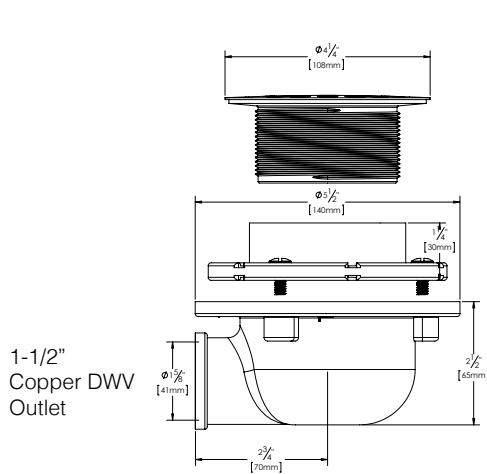

PRODUCT BULLETIN

Side Discharge Shower Drain

SDB47