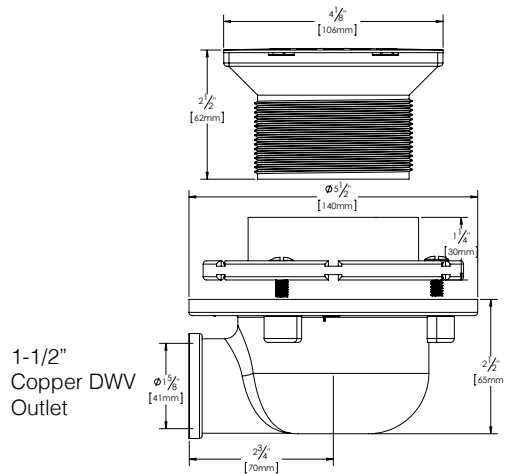

PRODUCT BULLETIN

Side Discharge Shower Drain

SDB47