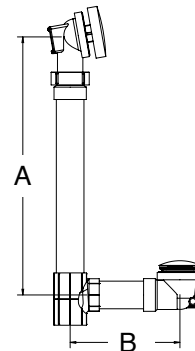

### Control Lever (Included - Optional installation)

Replaces the Control Handle set screw by simply threading in from below (Hex key included).

Allows for a more positive grip and easier operation of the Handle. Ideal for smaller or weaker hands and for Accessible applications.

## 1 Size Suffix

SUFFIX	A	B	NOTE
K	NO PIPE	NO PIPE	FULL KIT. WITH TEE. LESS PIPE.
20	18"	8"	FITS MOST TUBS UP TO 20" HIGH.
27	26"	9"	FITS MOST TUBS UP TO 27" HIGH.