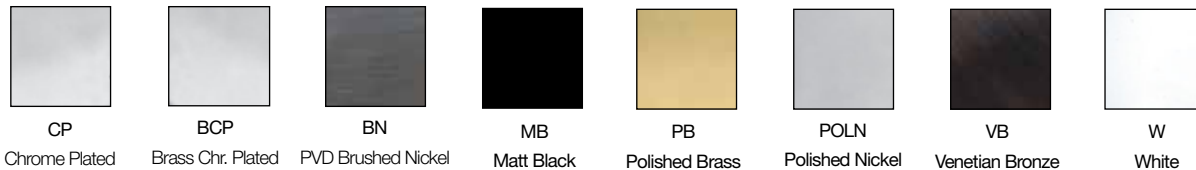

2 Finish Suffix*

Part # Configurator (example: 6342C-20CP)

For
PVC
Model

5151C-

For
ABS
Model

6342C-

SIZE* OR KIT
SUFFIX
(1-2 CHAR.)

FINISH SUFFIX*
(1-4 CHAR.)

1

2

* Other Finishes may be available. Contact us for availability and pricing.

CABLE DRIVE® is a Registered Trademark of Oakville Stamping and Bending Limited (OS&B®).