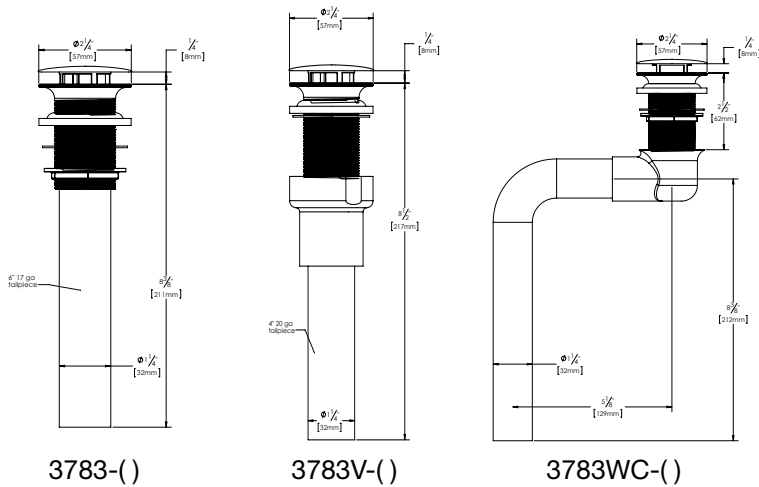

Featuring a Euro style thread-in Hooded Dome for easy cleaning and continuous water flow. Ideal for residential Vessel sinks with its decorative Thread Shield and extra-long (3") threaded body.

Available in Standard Straight or Offset configuration for Commercial applications.

CSA Certified.

Innovation that works...

3783V-ECP
Model Shown

PRODUCT BULLETIN

3783 Series Hooded Lavatory Drains

Close-up view of thread-in Dome Hood

Features & Benefits

- Removable Euro-style thread-in Dome Hood allows for easier cleaning and snaking
- Fixed Dome design offers continuous water flow
- Available in enDUR™ (ECP) Chrome Plating for a longer lasting finish
- Extra long (3" Thread) threaded body on 3783V model accommodates thicker counter tops
- Decorative thread Shield on 3783V model for exposed applications
- CSA Certified

OS&B ITEM	DESCRIPTION	Availability by Finish			
		ECP (ECP)	BN (BN)	VB (VB)	POLN (POLN)
3783(-)	C.O. (Less Overflow) Fixed Dome Lav Drain with removable Thread-in Dome Hood	√	√	√	√
3783V(-)	C.O. (Less Overflow) Fixed Dome Vessel Lav Drain with removable Thread-in Dome Hood	√	√	√	√
3783WC(-)	C.O. (Less Overflow) Fixed Dome Offset Lav Drain with removable Thread-in Dome Hood	√	√	√	√