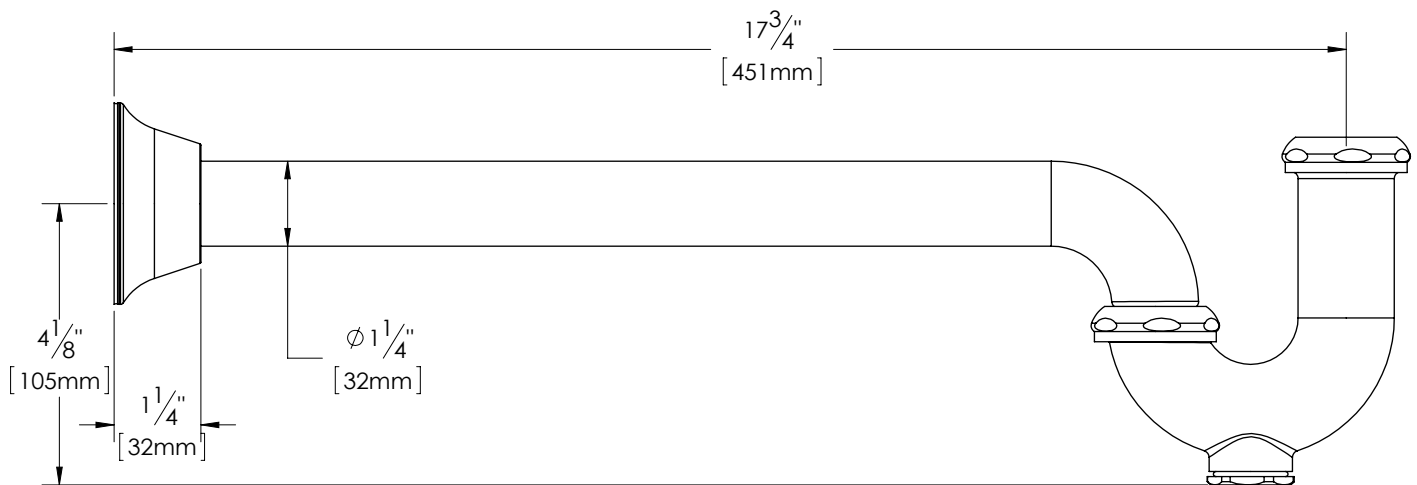

95-7.5

1-1/4" CAST TRAP WITH CLEANOUT

Description:

20 GAUGE 15" WALLBEND, CHROME FINISH, BRASS NUTS, DEEP BELL FLANGE, WITH CLEANOUT, CERTIFIED BY CSA

Certification

Oakville Stamping and Bending Ltd.

2200 Speers Road, Oakville, ON, Canada. L6L 2X8.