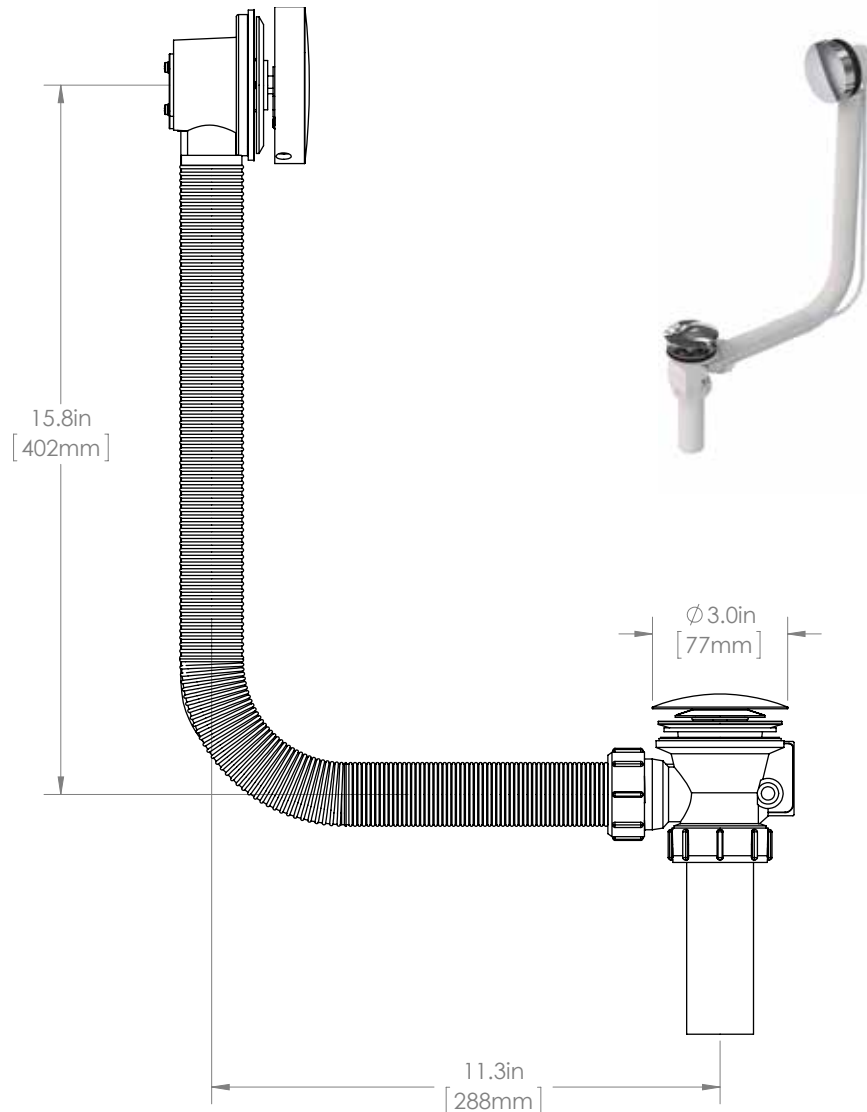

Oakville Stamping and Bending Ltd.

2200 Speers Road, Unit C. Oakville, ON. Canada. L6L 2X8.

T. 905.827.0320 or toll free 1.877.314.6040 F. 905.827.6375 or toll free 1.877.827.6040.

All rights reserved. OS&B™ reserves the right to change product specifications and material or discontinue models without notice.

www.osb.ca (Canada) www.osbplumbing.com (USA)