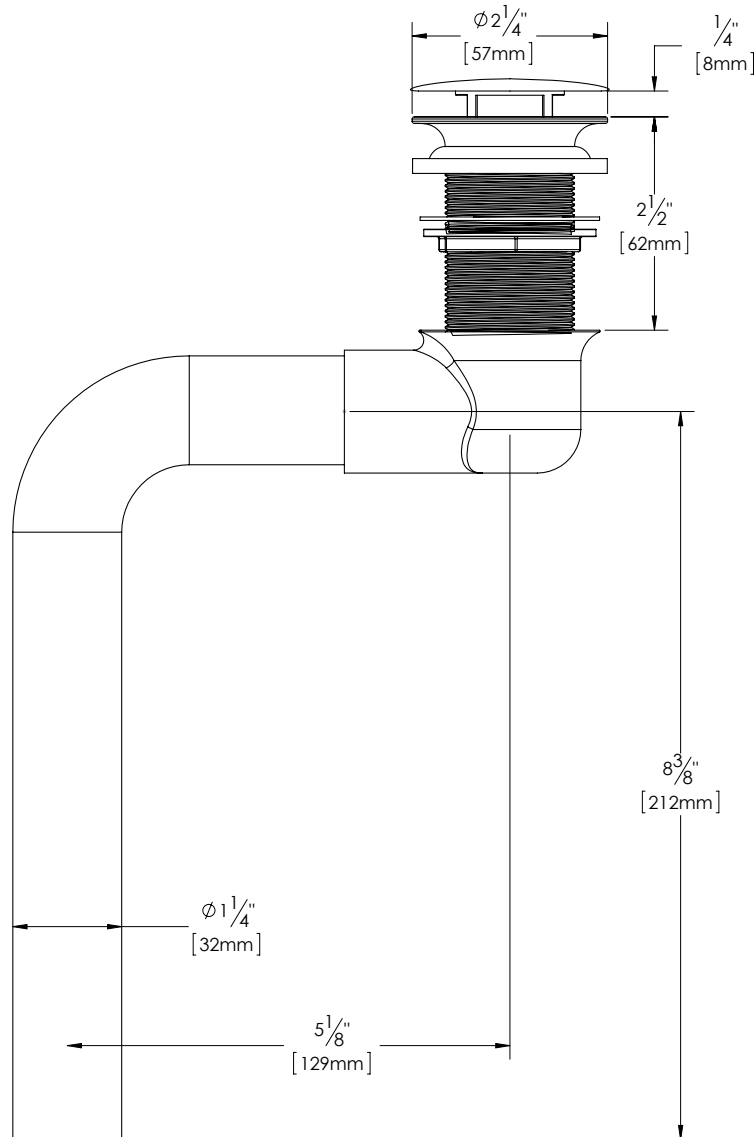

Oakville Stamping and Bending Ltd.

2200 Speers Road. Oakville, ON. Canada. L6L 2X8.

T. 905.827.0320 or toll free 1.877.314.6040 F. 905.827.6375 or toll free 1.877.827.6040.

All rights reserved. OS&B™ reserves the right to change product specifications and material or discontinue models without notice.

www.osb.ca (Canada)
www.osbplumbing.com (USA)