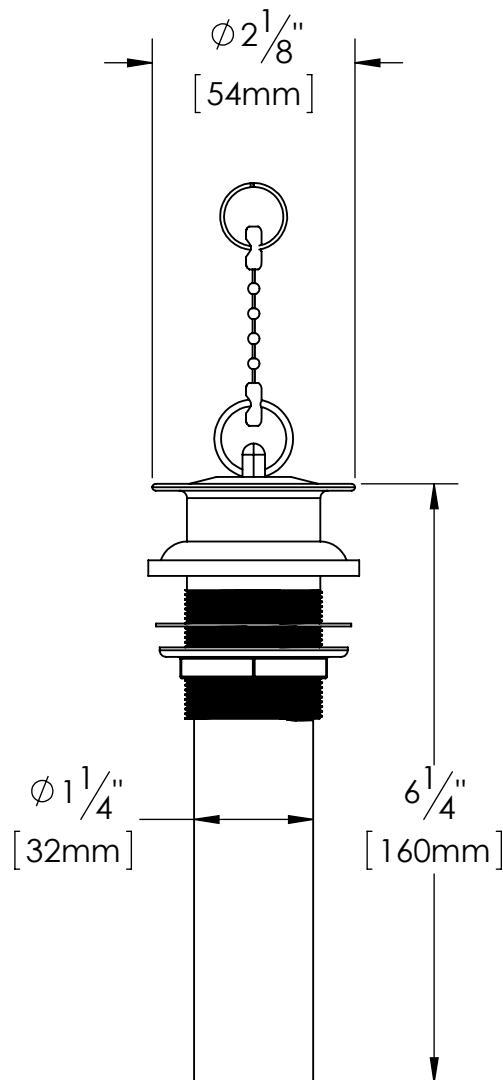

# 3636A-CP

C.O. PLUG - 2 PC

## Description:

LAVATORY DRAIN C.O. SHALL BE SUPPLIED WITH PLUG & CHAIN STOPPER, CHROME FINISH, CAST BRASS, 20 GAUGE 1-1/4" X 4" BRASS TAILPIECE, LOCKNUT, HEAVY RUBBER GASKET, CERTIFIED BY CSA

Certification