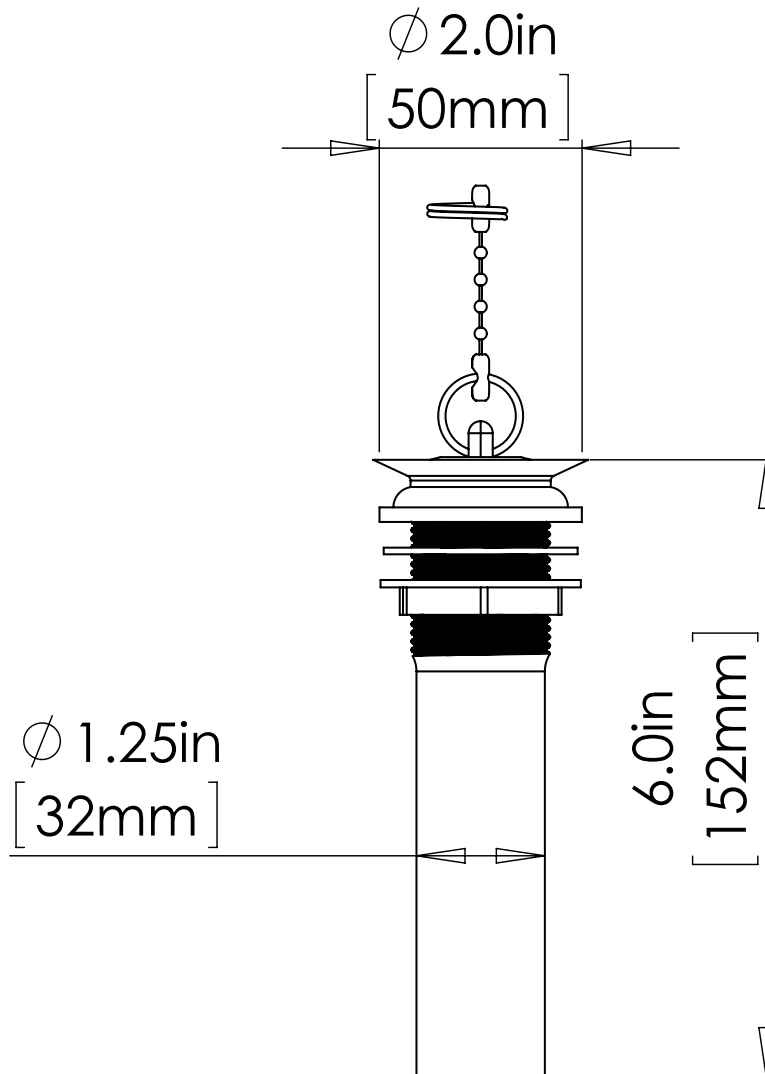

Description:

Brass 1pc C.O. (Without Overflow) Lavatory Drain Plug & Chain Closure.
22G Brass. Chrome Plated Finish.

Oakville Stamping and Bending Ltd.

2200 Speers Road, Unit C. Oakville, ON. Canada. L6L 2X8.