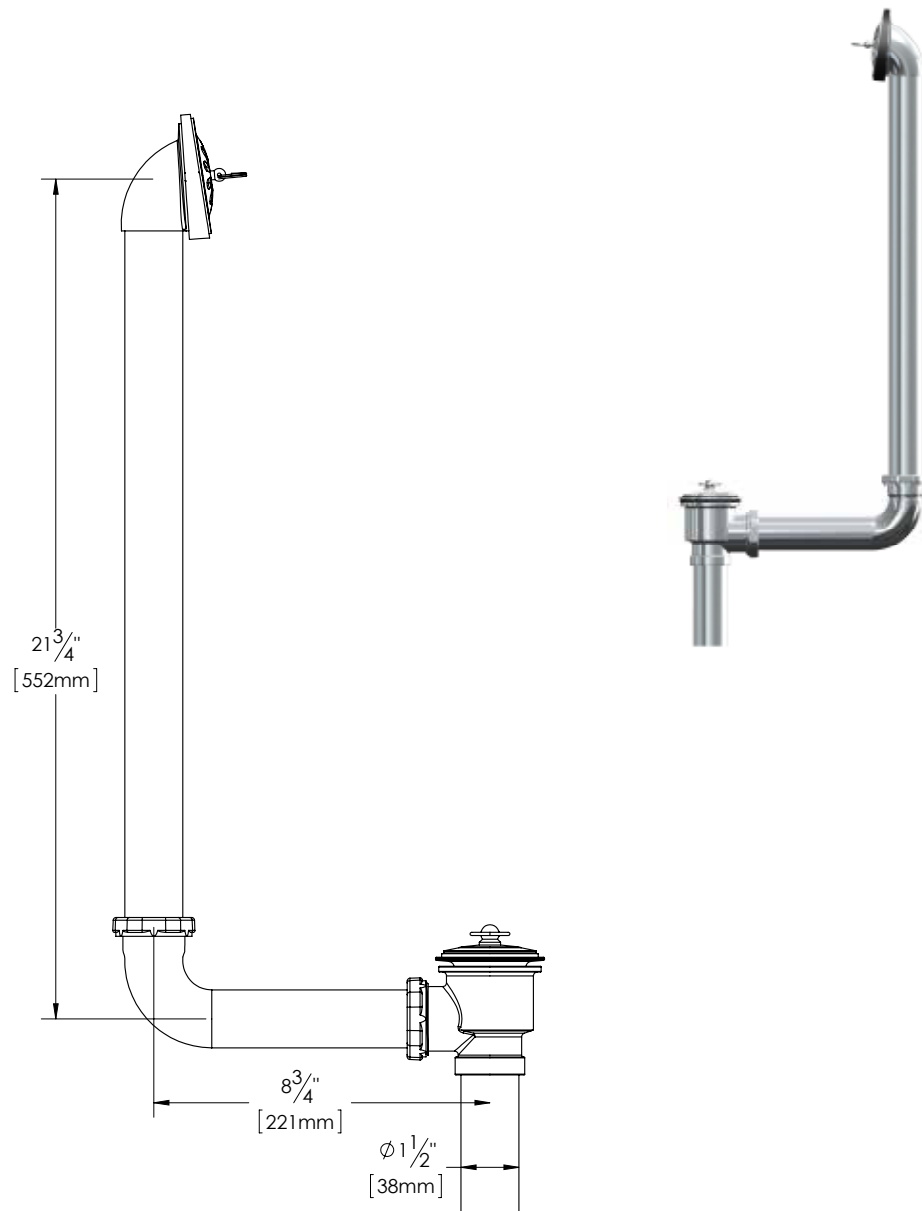

Oakville Stamping and Bending Ltd.

2200 Speers Road, Oakville, ON, Canada, L6L 2X8.

T. 905.827.0320 or toll free 1.877.314.6040 F. 905.827.6375 or toll free 1.877.827.6040.

All rights reserved. OS&B™ reserves the right to change product specifications and material or discontinue models without notice.

www.osb.ca