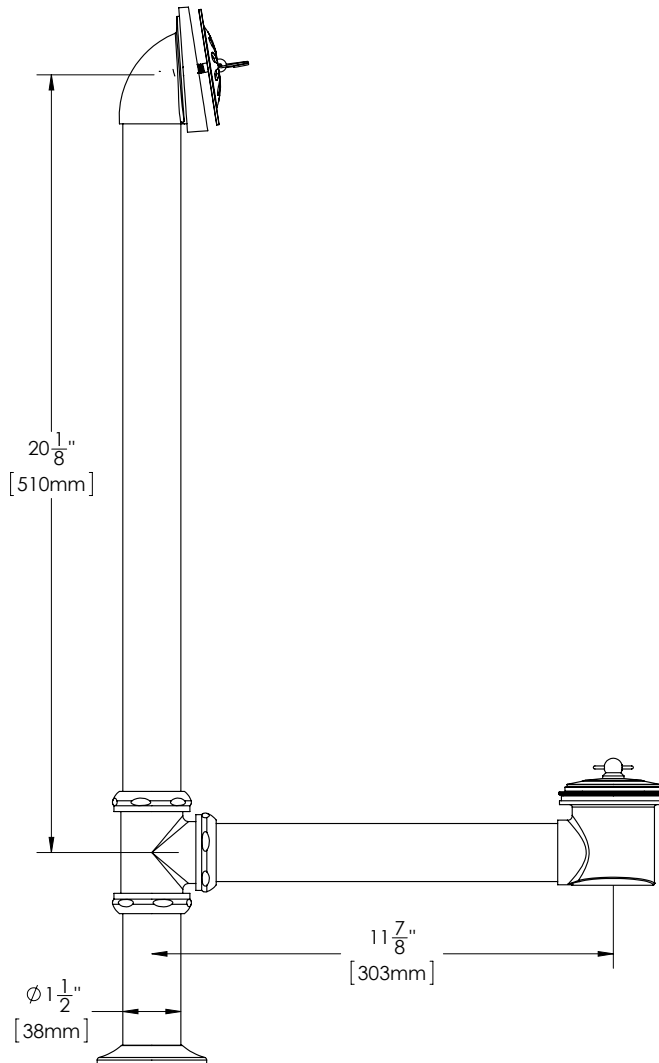

Description:

Brass Offset style 1-1/2" Waste & Overflow for Claw Foot Bath Tubs

Features:

- Available with Plug & Chain (C), Clicker® (Q), Euro Tip-Toe (ET) or Lift & Turn (L) Closure Mechanisms.
- Available in Chrome (CP), High Polished Chrome (HPC) and PVD Brushed Nickel (BN) Finishes
- c-CSA-us Certified

Certification

Oakville Stamping and Bending Ltd.

2200 Speers Road. Oakville, ON. Canada. L6L 2X8.

T. 905.827.0320 or toll free 1.877.314.6040 F. 905.827.6375 or toll free 1.877.827.6040.

All rights reserved. OS&B™ reserves the right to change product specifications and material or discontinue models without notice.

www.osb.ca