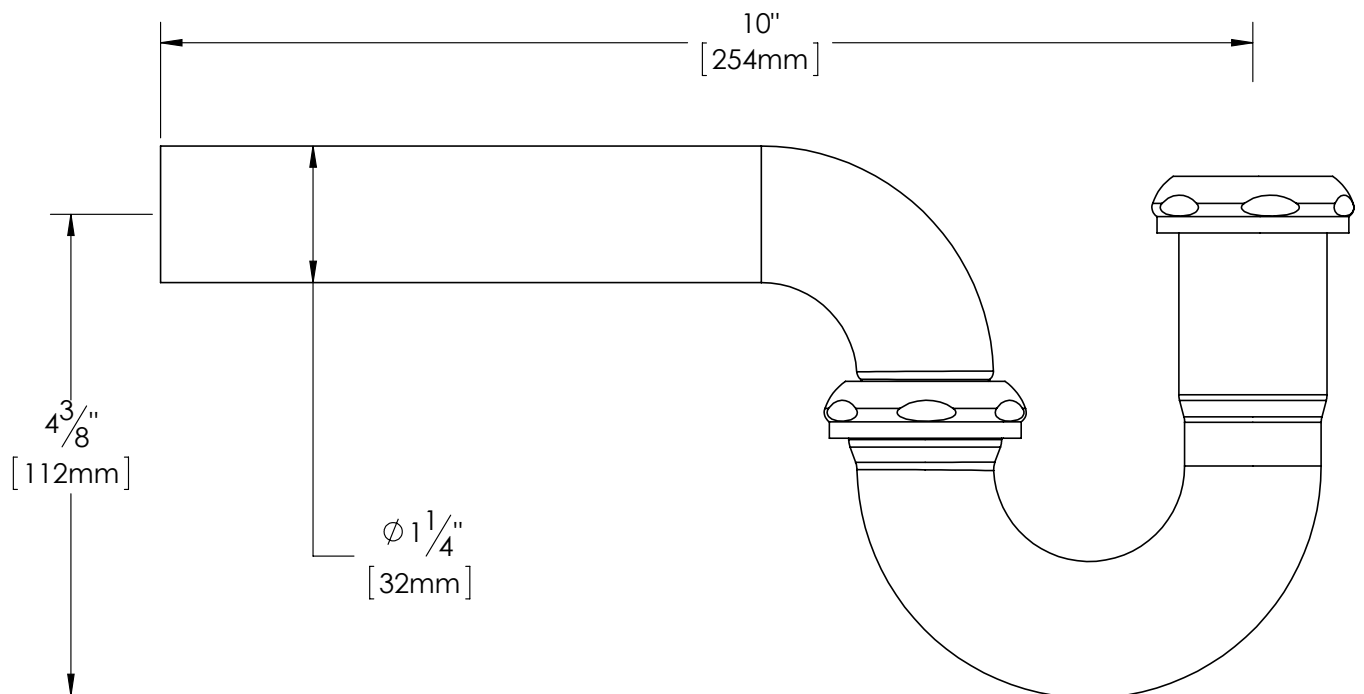

# 111BRBLF

1-1/4" 17GA P-TRAP, LESS CLEANOUT

## Description:

P-TRAP SHALL BE 1-1/4" GROUND JOINT, 17 GAUGE TUBULAR BRASS, 17 GAUGE 7" WALLBEND, ROUGH BRASS FINISH, BRASS NUTS, LESS FLANGE, LESS CLEANOUT, CERTIFIED BY CSA

Certification

**Oakville Stamping and Bending Ltd.**

2200 Speers Road, Oakville, ON, Canada. L6L 2X8.

T. 905.827.0320 or toll free 1.877.314.6040 F. 905.827.6375 or toll free 1.877.827.6040.

All rights reserved. OS&B™ reserves the right to change product specifications and material or discontinue models without notice.